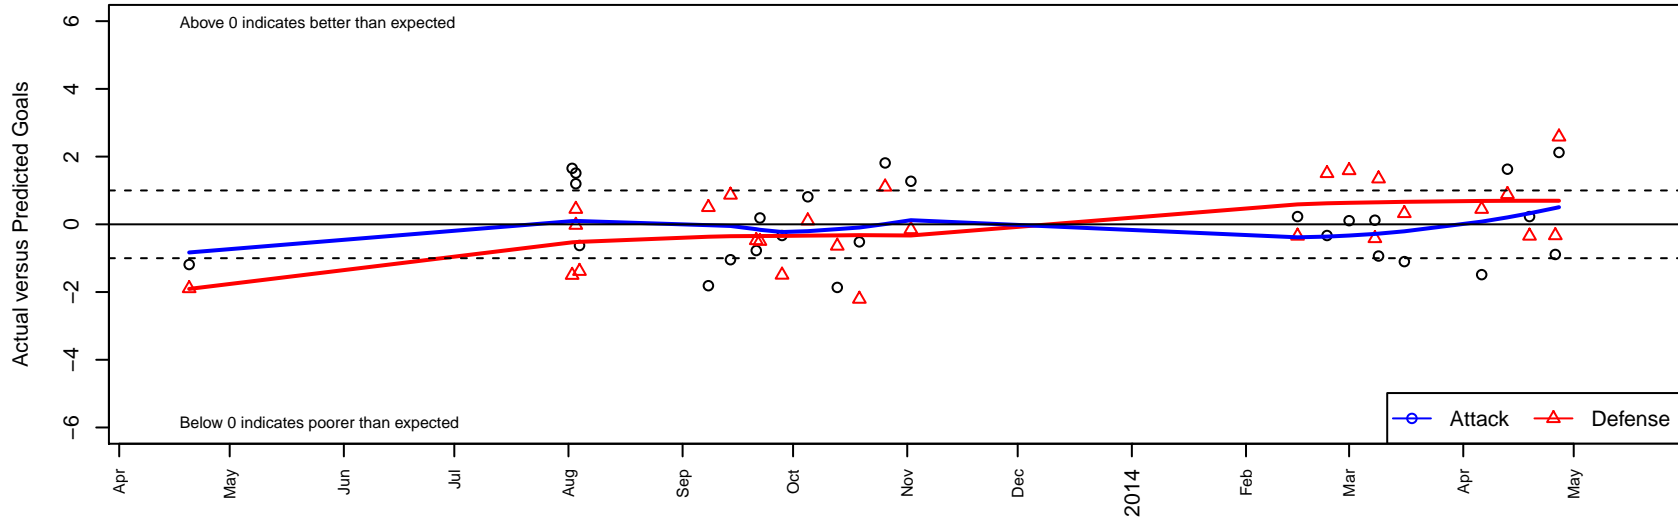

Santos FC Cruzeiro B99

Santos FC
 Hubbard, OR
 B99 total strength=1475
 attack=9.67 defense=11.1
 fall league = Spr OYS PTT B99 Timbers Premier
 alt names used:
 Santos FC Cruzeiro B99
 Cruzeiro
 SANTOS FC CRUZEIRO (OR)
 Santos [Cruzeiro] FC [B99]
 Santos FC – Cruzeiro

Venues played:
 PML Spr U10-19
 Bend Premier Cup U14/15 Boys Gold U15
 PML B98 U15
 Spr OYS PTT B99 Timbers Premier
 OYS State Cup B99

Santos FC Cruzeiro B99
 Dots are actual minus expected GF (blue circles) and GA (red triangles).
 Blue line is smoothed change in attack strength. Red is smoothed change in defense strength.